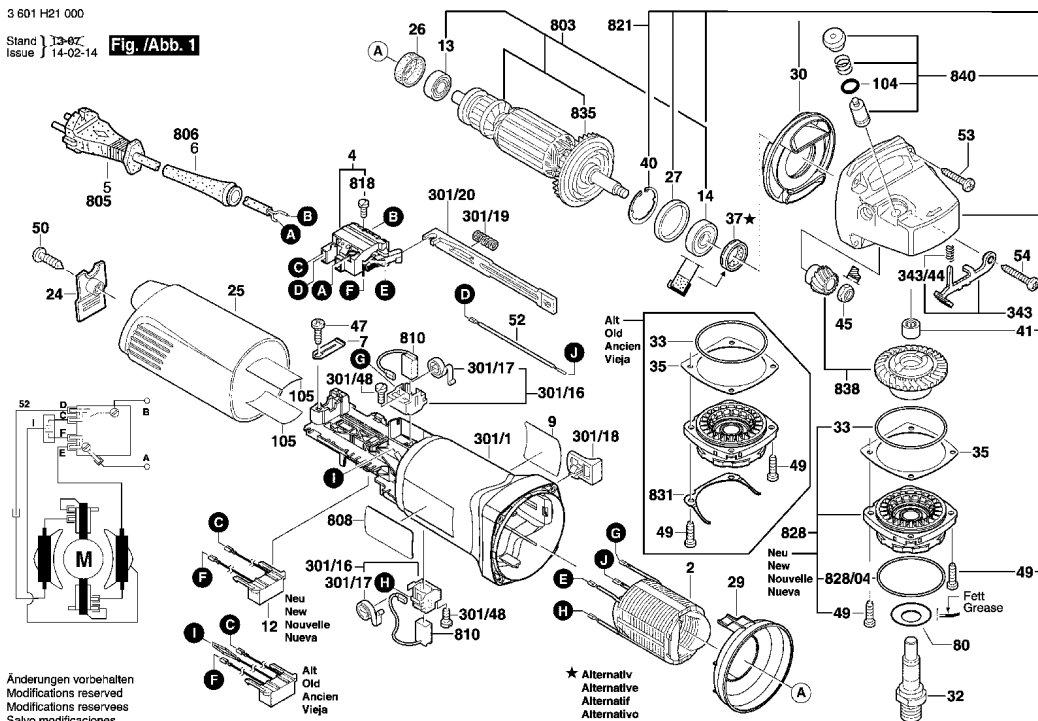

BOSCH
Invented for life

Spare Parts Price List

GWS 10-125

3 601 H21 000

3 601 H21 000

Stand Issue } 13-07-14-02-14 Fig./Abb. 1

POS No.	Qty	Part No.	Description	List Price (Rs.)
2	1	1604220283	Field 220-240V .	930
4	1	1607200086	Switch .	270
7	1	1601302017	Fastening Clamp .	21
9	1	1601118G95	Manufacturer's nameplate	
12	1	1607328074	Suppression Capacitor	205
13	1	2600905032	Deep-Groove Ball Bearing	125
14	1	1600905032	Deep-Groove Ball Bearing	122
24	1	1605500228	Cover BLUE	61
25	1	1605500251	Housing Cover DARI	161
26	1	1600206036	Rubber Ring .	35
27	1	1600206025	Rubber Ring .	50
29	1	1600591025	Air-Deflector Ring .	53
30	1	1600591014	Air-Deflector Ring .	53
32	1	1603523110	Grinding Spindle M14	174
33	1	1600210035	O-Ring 46,0x1,1 MM	36
35	1	1600136013	Shim 0,1 MM THICK	51
35	1	1600136020	Shim 0,15 MM THICK	61
35	1	1600136014	Shim 0,2 MM THICK	51
35	1	1600136015	Shim 0,3 MM THICK	50
37	1	1600290016	Rotary shaft lip seal .	46
40	1	1600119011	Spring retaining ring	35
41	1	1600200029	Plain bearing .	61
45	1	1603300016	Hex Nut M7, SW10 .	36
47	1	2603490021	Torx Oval-Head Screw	20
49	4	2914491410	Thread-forming tap. S	21
50	1	2603490023	Torx Oval-Head Screw	21
52	1	1604448013	Connecting Cable L=	61
53	3	1603435078	Torx Oval-Head Screw	26
54	1	1603414026	Torx Oval-Head Screw	26
80	1	3600150021	Sealing disk .	50

POS No.	Qty	Part No.	Description	List Price (Rs.)
97	1	1601118T27	Warning Plate .	
104	1	1600210044	O-Ring 4,5x1,0 MM I	20
105	2	1601008005	Insulating Plate .	60
301/1	1	1605108249	Motor Housing DARI	251
301/16	2	1601323023	Brush Holder WITH	110
301/17	2	1604652013	Spiral Spring .	34
301/18	1	1602026088	Switch Handle .	22
301/19	1	1604611026	Compression Spring	26
301/20	1	1602319011	Adjusting Slide .	32
301/48	2	1613435034	Lens Head Screw 3x	26
343	1	1607000742	Catch Lever .	177
343/44	1	1604611042	Compression Spring	22
651	1	1605510356	Protective Cover Ø12	427
803	1	1604010A20	Armature With Fan 2x	2004
805	1	1607000227	Power supply cord EI	662
806	1	1600703040	Grommet .	50
808	1	1601106032	Nameplate 26x52 MM	
810	1	1607014176	Carbon-Brush Set .	203
810	1	1607000482	Carbon-Brush Set 10	2415
818	1	2910110048	Pan head screw DIN	20
821	1	1605806518	Gear Housing .	1027
828	1	1607000448	Bearing Flange .	440
828/04	1	3600210109	O-Ring 47,0x1,5 MM	36
831	1	1601290013	Spring Element .	36
835	1	1606610132	Fan .	46
838	1	1600A0022W	Gear Unit .	795
840	1	1607000A71	Push-Button .	76
890	1	1600210039	O-Ring 20,35x1,78 M	20
891	1	2602025067	Auxiliary Handle M10	83
891	1	1602025052	Auxiliary Handle M10	604

* Refer Accessories Price List

w.e.f 01.04.2015